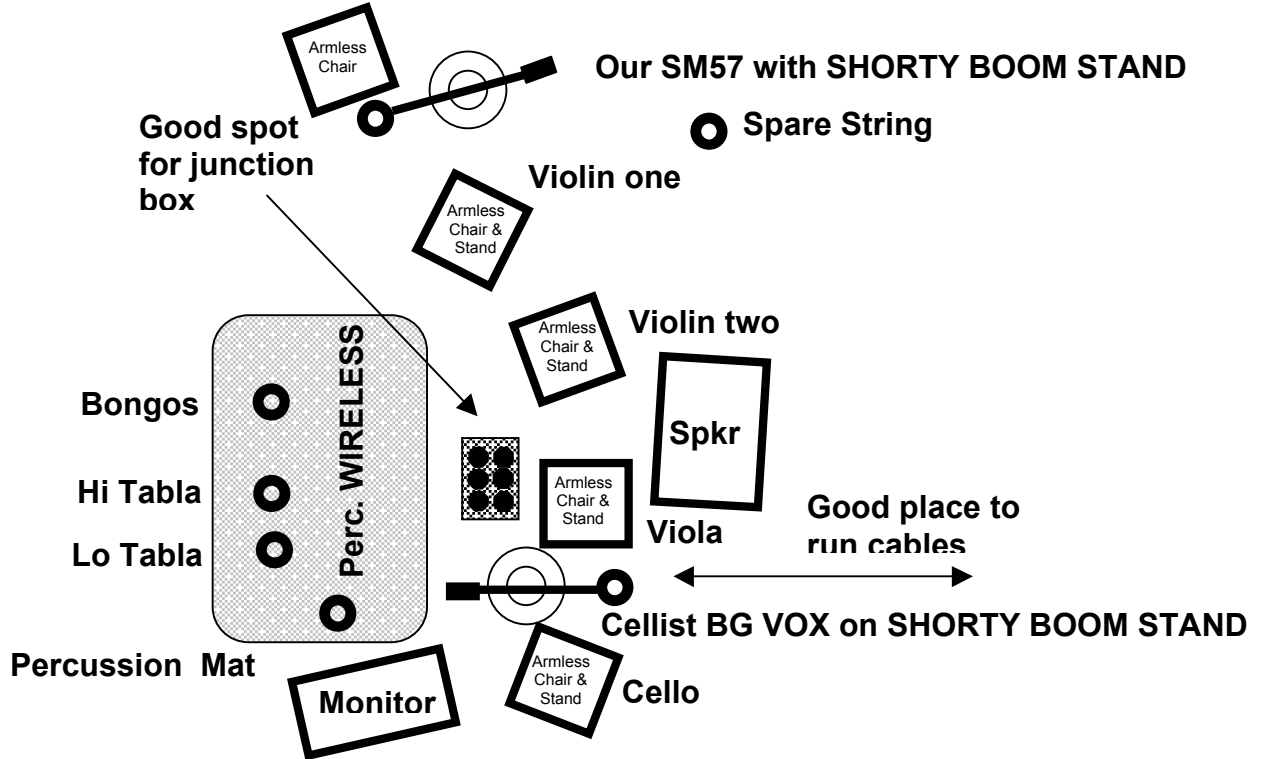

Possible position of ERHU chair

Front of Stage

Center Stage

INPUT LIST

HOUSE LEFT

STRINGS

1. Violin One (Wireless option)*
2. Violin Two (Wireless option)*
3. Viola (Wireless option)*
4. Cello
5. Spare String

PERCUSSION

6. Bongo
7. Hi Tabla
8. Lo Tabla
9. Perc. Wireless

OTHER

10. ERHO
11. Celliost BG Vox

HOUSE RIGHT

12. Vox at Pno
13. Vox in front
14. Pno Hi
15. Pno Lo
16. Harmonica Direct (Wireless Option)*
17. Spare Harmonica Direct