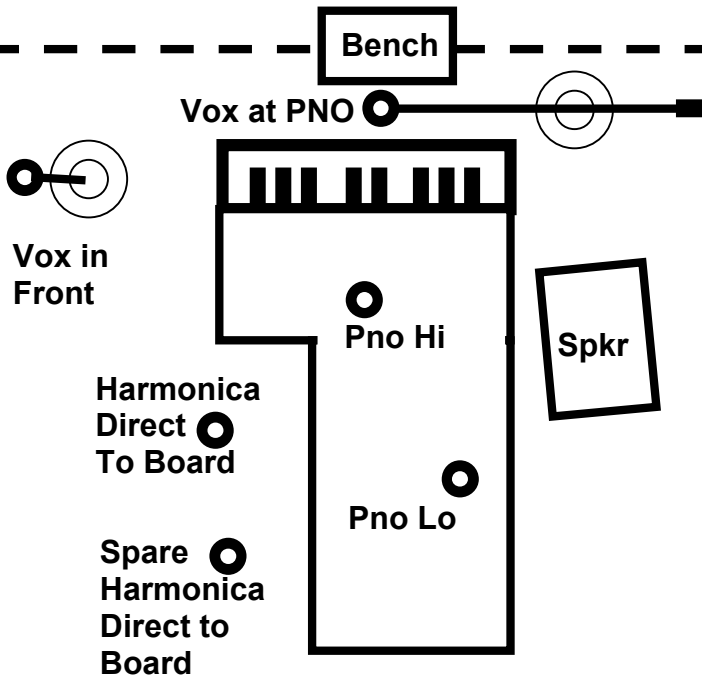

Possible position of ERHU chair

Front of Stage

Center Stage

INPUT LIST

HOUSE LEFT

STRINGS

1. Violin One (Wireless option)*
2. Violin Two (Wireless option)*
3. Viola (Wireless option)*
4. Cello
5. Spare String

PERCUSSION

6. Bongo
7. Hi Tabla
8. Lo Tabla
9. Perc. Wireless

OTHER

10. ERHO
11. Celliost BG Vox

HOUSE RIGHT

12. Vox at Pno
13. Vox in front
14. Pno Hi
15. Pno Lo
16. Harmonica Direct (Wireless Option)*
17. Spare Harmonica Direct